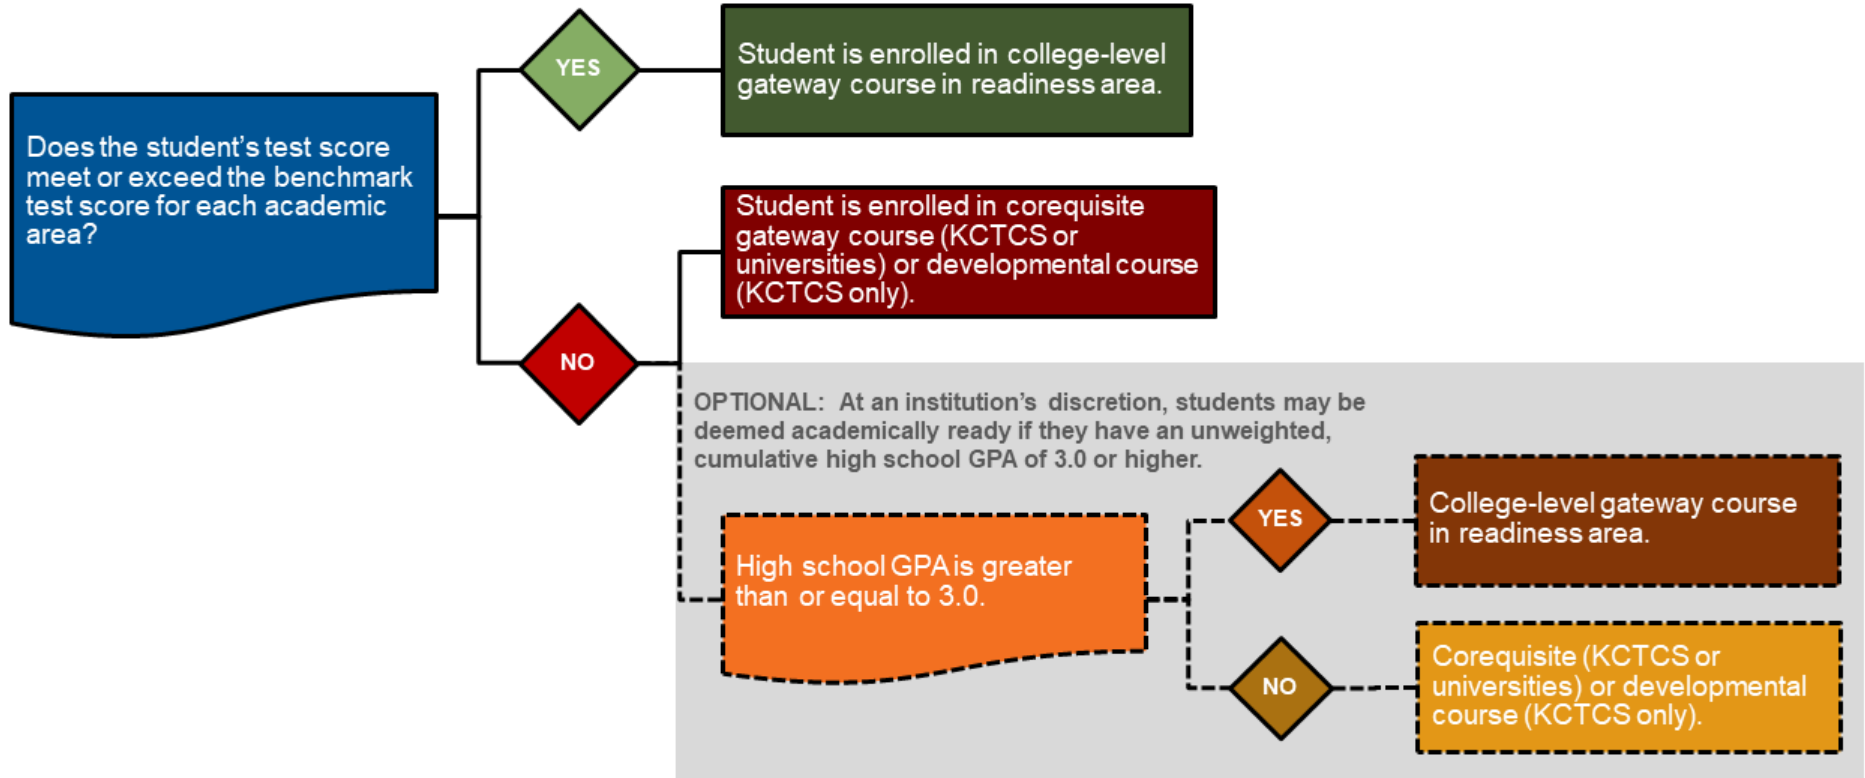

ACADEMIC READINESS INDICATORS

Fall 2025 – Spring 2027

Area	ACT	SAT	KYOTE	GED College Readiness	Accuplacer	ALEKS	EdReady Diagnostic
English (Writing)	18	490*	6	165	250		70
Reading	20	490*	20	165	250		70
Math (Quantitative Reasoning)	19	510	22	165	250	30	55
Math (College Algebra)	22	540	14	175		46	65
Math (Calculus)	27	640	15	NA		76	

*The chart was updated in March 2024 to reflect that College Board no longer provides subscores. An EBRW score of 490, based on CPE analysis, is the appropriate benchmark.